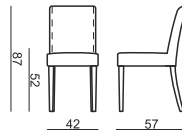

SITS
— *comfortable life*

home
& family

VIGGO

CHAIR

LEATHER CHAIR

UPHOLSTERY **FABRIC: FC - fix cover or LC - loose cover and LEATHER: FC - fix cover**

FEET **WOOD FRAME**

STANDARD COMFORT