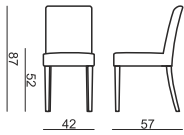

SITS
— *comfortable life*

home
& family

VIGGO

CHAIR

LEATHER CHAIR

UPHOLSTERY **FABRIC: FC - fix cover or LC - loose cover and LEATHER: FC - fix cover**

FEET **WOOD FRAME**

STANDARD COMFORT