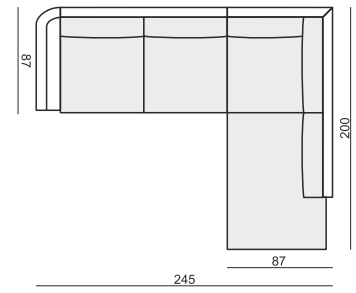

HEADREST with ROLL

home
& family

TIMJAN

SET 1 RIGHT (or LEFT)
2 SEATER LEFT (or RIGHT) + CHAISELONGUE RIGHT (or LEFT)

SET 2 RIGHT (or LEFT)
3 SEATER LEFT (or RIGHT) + CHAISELONGUE RIGHT (or LEFT)

SET 3 RIGHT (or LEFT)
2 SEATER LEFT (or RIGHT) + DIVAN RIGHT (or LEFT)