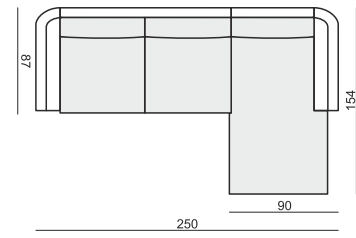

SITS
— comfortable life

TIMJAN

www.sits.eu
JANUARY 2018

ARMCHAIR

2 SEATER

2,5 SEATER

3 SEATER

FOOTSTOOL 45x55

HEADREST with ROLL

home
& family

TIMJAN

SET 1 RIGHT (or LEFT)
2 SEATER LEFT (or RIGHT) + CHAISELONGUE RIGHT (or LEFT)

SET 2 RIGHT (or LEFT)
3 SEATER LEFT (or RIGHT) + CHAISELONGUE RIGHT (or LEFT)

SET 3 RIGHT (or LEFT)
2 SEATER LEFT (or RIGHT) + DIVAN RIGHT (or LEFT)