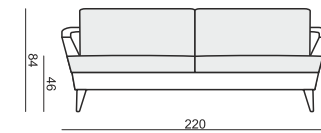

SITS
— comfortable life

TIMJAN

www.sits.eu
JANUARY 2018

ARMCHAIR

2 SEATER

2,5 SEATER

3 SEATER

FOOTSTOOL 45x55

HEADREST with ROLL

home
& family

TIMJAN

SET 1 RIGHT (or LEFT)
2 SEATER LEFT (or RIGHT) + CHAISELONGUE RIGHT (or LEFT)

SET 2 RIGHT (or LEFT)
3 SEATER LEFT (or RIGHT) + CHAISELONGUE RIGHT (or LEFT)

SET 3 RIGHT (or LEFT)
2 SEATER LEFT (or RIGHT) + DIVAN RIGHT (or LEFT)