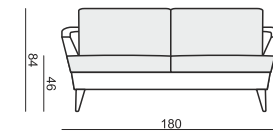

SITS
— comfortable life

TIMJAN

www.sits.eu
JANUARY 2018

ARMCHAIR

2 SEATER

2,5 SEATER

3 SEATER

FOOTSTOOL 45x55

HEADREST with ROLL

home
& family

TIMJAN

SET 1 RIGHT (or LEFT)
2 SEATER LEFT (or RIGHT) + CHAISELONGUE RIGHT (or LEFT)

SET 2 RIGHT (or LEFT)
3 SEATER LEFT (or RIGHT) + CHAISELONGUE RIGHT (or LEFT)

SET 3 RIGHT (or LEFT)
2 SEATER LEFT (or RIGHT) + DIVAN RIGHT (or LEFT)