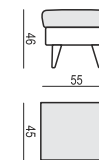

SITS
— comfortable life

TIMJAN

www.sits.eu
JANUARY 2018

ARMCHAIR

2 SEATER

2,5 SEATER

3 SEATER

FOOTSTOOL 45x55

HEADREST with ROLL

home
& family

TIMJAN

SET 1 RIGHT (or LEFT)
2 SEATER LEFT (or RIGHT) + CHAISELONGUE RIGHT (or LEFT)

SET 2 RIGHT (or LEFT)
3 SEATER LEFT (or RIGHT) + CHAISELONGUE RIGHT (or LEFT)

SET 3 RIGHT (or LEFT)
2 SEATER LEFT (or RIGHT) + DIVAN RIGHT (or LEFT)