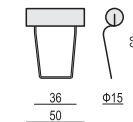

SITS
— comfortable life

TIMJAN

www.sits.eu
JANUARY 2018

ARMCHAIR

2 SEATER

2,5 SEATER

3 SEATER

FOOTSTOOL 45x55

HEADREST with ROLL

home
& family

TIMJAN

SET 1 RIGHT (or LEFT)
2 SEATER LEFT (or RIGHT) + CHAISELONGUE RIGHT (or LEFT)

SET 2 RIGHT (or LEFT)
3 SEATER LEFT (or RIGHT) + CHAISELONGUE RIGHT (or LEFT)

SET 3 RIGHT (or LEFT)
2 SEATER LEFT (or RIGHT) + DIVAN RIGHT (or LEFT)