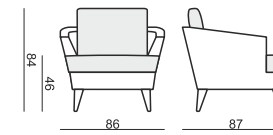

SITS
— comfortable life

TIMJAN

www.sits.eu
JANUARY 2018

ARMCHAIR

2 SEATER

2,5 SEATER

3 SEATER

FOOTSTOOL 45x55

HEADREST with ROLL

home
& family

TIMJAN

SET 1 RIGHT (or LEFT)
2 SEATER LEFT (or RIGHT) + CHAISELONGUE RIGHT (or LEFT)

SET 2 RIGHT (or LEFT)
3 SEATER LEFT (or RIGHT) + CHAISELONGUE RIGHT (or LEFT)

SET 3 RIGHT (or LEFT)
2 SEATER LEFT (or RIGHT) + DIVAN RIGHT (or LEFT)