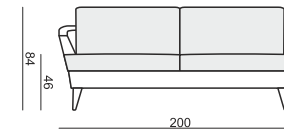

SITS
— comfortable life

TIMJAN

www.sits.eu
JANUARY 2018

ARMCHAIR

2 SEATER

2,5 SEATER

3 SEATER

FOOTSTOOL 45x55

HEADREST with ROLL

home
& family

TIMJAN

SET 1 RIGHT (or LEFT)
2 SEATER LEFT (or RIGHT) + CHAISELONGUE RIGHT (or LEFT)

SET 2 RIGHT (or LEFT)
3 SEATER LEFT (or RIGHT) + CHAISELONGUE RIGHT (or LEFT)

SET 3 RIGHT (or LEFT)
2 SEATER LEFT (or RIGHT) + DIVAN RIGHT (or LEFT)