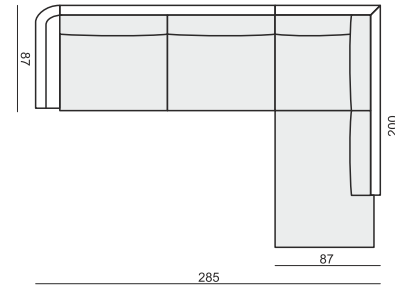

SET 4 RIGHT (or LEFT)
3 SEATER LEFT (or RIGHT) + DIVAN RIGHT (or LEFT)