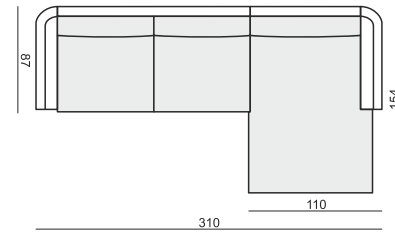

HEADREST with ROLL

home
& family

TIMJAN

SET 1 RIGHT (or LEFT)
2 SEATER LEFT (or RIGHT) + CHAISELONGUE RIGHT (or LEFT)

SET 2 RIGHT (or LEFT)
3 SEATER LEFT (or RIGHT) + CHAISELONGUE RIGHT (or LEFT)

SET 3 RIGHT (or LEFT)
2 SEATER LEFT (or RIGHT) + DIVAN RIGHT (or LEFT)