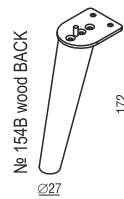

FEET

STANDARD COMFORT

1. polyurethane foam/high resilient polyurethane foam
2. springs
3. FSC® certified solid wood and wood based elements
4. fabric
5. FSC® certified solid wood