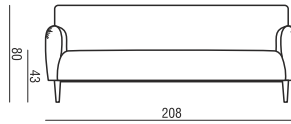

SITS
— *comfortable life*

home
& family

TILDE

ARMCHAIR

2,5 SEATER

3 SEATER

FOOTSTOOL

UPHOLSTERY