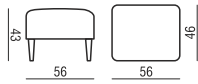

SITS
— *comfortable life*

home
& family

TILDE

ARMCHAIR

2,5 SEATER

3 SEATER

FOOTSTOOL

UPHOLSTERY