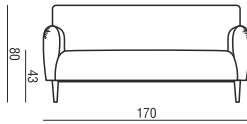

SITS
— *comfortable life*

home
& family

TILDE

ARMCHAIR

2,5 SEATER

3 SEATER

FOOTSTOOL

UPHOLSTERY