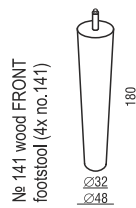

FEET

STANDARD COMFORT

1. polyurethane foam/high resilient polyurethane foam
2. springs
3. FSC® certified solid wood and wood based elements
4. fabric
5. FSC® certified solid wood