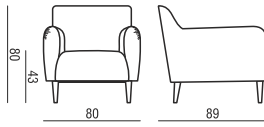

SITS
— *comfortable life*

home
& family

TILDE

ARMCHAIR

2,5 SEATER

3 SEATER

FOOTSTOOL

UPHOLSTERY