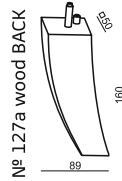

ARMCHAIR (4 buttons)

ARMCHAIR (5 buttons)

You can choose colour of the buttons.

UPHOLSTERY

FABRIC: FC - fix cover

FEET

COMFORT