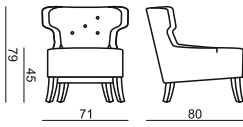

SITS
— *comfortable life*

cocktail
& design

LISA

ARMCHAIR (4 buttons)

ARMCHAIR (5 buttons)

You can choose colour of the buttons.

UPHOLSTERY

FABRIC: FC - fix cover