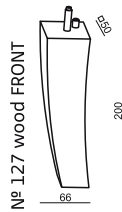

ARMCHAIR (4 buttons)

ARMCHAIR (5 buttons)

You can choose colour of the buttons.

UPHOLSTERY

FABRIC: FC - fix cover

FEET

COMFORT