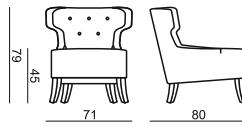

SITS
— *comfortable life*

cocktail
& design

LISA

ARMCHAIR (4 buttons)

ARMCHAIR (5 buttons)

You can choose colour of the buttons.

UPHOLSTERY

FABRIC: FC - fix cover