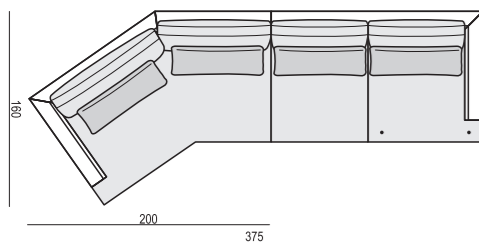

SET 12 LEFT (or RIGHT)
CORNER 35° LEFT (or RIGHT) + ARMCHAIR without ARMRESTS
3 SEATER RIGHT (or LEFT)

SET 7 LEFT (or RIGHT)
DIVAN LEFT (or RIGHT) + ARMCHAIR WIDE without ARMRESTS
+3 SEATER RIGHT (or LEFT)

SET 8 LEFT (or RIGHT)
CORNER 35° LEFT (or RIGHT) + ARMCHAIR RIGHT (or LEFT)

SET 13 LEFT (or RIGHT)
CORNER 35° LEFT (or RIGHT) + ARMCHAIR WIDE without ARMRESTS
2 SEATER RIGHT (or LEFT)

SET 9 LEFT (or RIGHT)
CORNER 35° LEFT (or RIGHT) + 2 SEATER RIGHT (or LEFT)