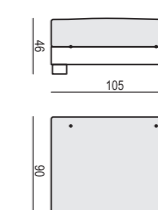

FOOTSTOOL 105x90