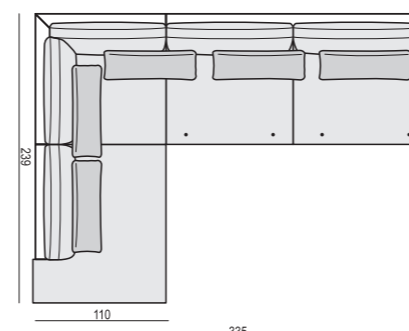

SET 8 LEFT (or RIGHT)
CORNER 35° LEFT (or RIGHT) + ARMCHAIR RIGHT (or LEFT)

SET 13 LEFT (or RIGHT)
CORNER 35° LEFT (or RIGHT) + ARMCHAIR WIDE without ARMRESTS
2 SEATER RIGHT (or LEFT)

SET 9 LEFT (or RIGHT)
CORNER 35° LEFT (or RIGHT) + 2 SEATER RIGHT (or LEFT)

SET 10 LEFT (or RIGHT)
CORNER 35° LEFT (or RIGHT) + 3 SEATER RIGHT (or LEFT)

SET 14 LEFT (or RIGHT)
CORNER 35° LEFT (or RIGHT) + ARMCHAIR WIDE without ARMRESTS
3 SEATER RIGHT (or LEFT)

SET 11 LEFT (or RIGHT)
CORNER 35° LEFT (or RIGHT) + ARMCHAIR without ARMRESTS
2 SEATER RIGHT (or LEFT)

SET 15
DIVAN LEFT + 3 SEATER without ARMRESTS + DIVAN RIGHT

SET 16 LEFT (or RIGHT)
BENCH LEFT (or RIGHT) + CORNER 90°
3 SEATER RIGHT (or LEFT)

BRANDON

SITS reserves the right to change construction of products and components used due to improving durability of product and customer satisfaction without any further notice. Explicit ±2 cm tolerance of all elements sizes.