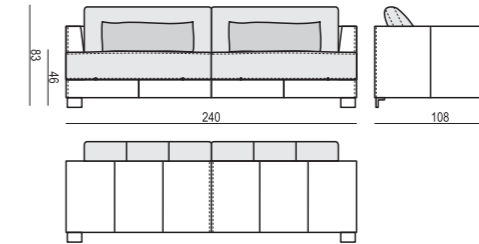

EXAMPLE OF LEATHER COVER

3 SEATER TWO PARTS

UPHOLSTERY FABRIC: FC - fix cover or LC - loose cover; LEATHER: FC - fix cover