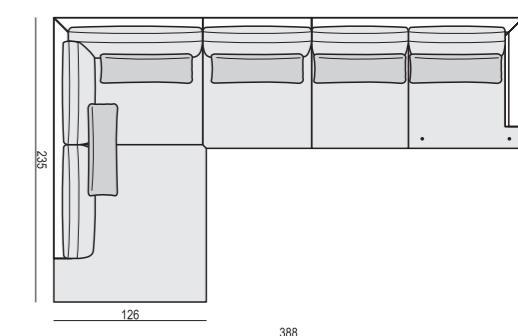

SET 1

3 SEATER LEFT + ARMCHAIR WIDE RIGHT

SET 2 LEFT (or RIGHT)

DIVAN LEFT (or RIGHT) + 2 SEATER RIGHT (or LEFT)

SET 3 LEFT (or RIGHT)

DIVAN LEFT (or RIGHT) + 3 SEATER RIGHT (or LEFT)

SET 4 LEFT (or RIGHT)

DIVAN LEFT (or RIGHT) + ARMCHAIR without ARMRESTS + 2 SEATER RIGHT (or LEFT)

BRANDON

www.sits.eu
MAY 2018

SET 5 LEFT (or RIGHT)
DIVAN LEFT (or RIGHT) + ARMCHAIR without ARMRESTS
+3 SEATER RIGHT (or LEFT)

SET 6 LEFT (or RIGHT)
DIVAN LEFT (or RIGHT) + ARMCHAIR WIDE without ARMRESTS
+2 SEATER RIGHT (or LEFT)

SET 12 LEFT (or RIGHT)
CORNER 35° LEFT (or RIGHT) + ARMCHAIR without ARMRESTS
3 SEATER RIGHT (or LEFT)

SET 7 LEFT (or RIGHT)
DIVAN LEFT (or RIGHT) + ARMCHAIR WIDE without ARMRESTS
+3 SEATER RIGHT (or LEFT)