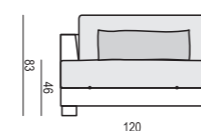

ARMCHAIR

ARMCHAIR LEFT (or RIGHT)

ARMCHAIR without ARMRESTS

ARMCHAIR WIDE

ARMCHAIR WIDE LEFT (or RIGHT)

ARMCHAIR WIDE without ARMRESTS

2 SEATER

2 SEATER LEFT (or RIGHT)

2 SEATER without ARMRESTS

3 SEATER or 3 SEATER TWO PARTS

3 SEATER LEFT (or RIGHT)

3 SEATER without ARMRESTS

**DIVAN LEFT (or RIGHT)
or DIVAN TWO PARTS LEFT (or RIGHT)**

BENCH LEFT (or RIGHT)

CORNER 35° LEFT (or RIGHT)

SET 12 LEFT (or RIGHT)
CORNER 35° LEFT (or RIGHT) + ARMCHAIR without ARMRESTS
3 SEATER RIGHT (or LEFT)

SET 7 LEFT (or RIGHT)
DIVAN LEFT (or RIGHT) + ARMCHAIR WIDE without ARMRESTS
+3 SEATER RIGHT (or LEFT)