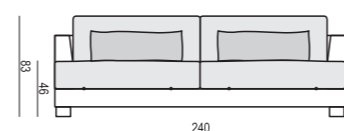

ARMCHAIR

ARMCHAIR LEFT (or RIGHT)

ARMCHAIR without ARMRESTS

ARMCHAIR WIDE

ARMCHAIR WIDE LEFT (or RIGHT)

ARMCHAIR WIDE without ARMRESTS

2 SEATER

2 SEATER LEFT (or RIGHT)

2 SEATER without ARMRESTS

3 SEATER or 3 SEATER TWO PARTS

3 SEATER LEFT (or RIGHT)

3 SEATER without ARMRESTS

**DIVAN LEFT (or RIGHT)
or DIVAN TWO PARTS LEFT (or RIGHT)**

BENCH LEFT (or RIGHT)

CORNER 35° LEFT (or RIGHT)

SET 12 LEFT (or RIGHT)
CORNER 35° LEFT (or RIGHT) + ARMCHAIR without ARMRESTS
3 SEATER RIGHT (or LEFT)

SET 7 LEFT (or RIGHT)
DIVAN LEFT (or RIGHT) + ARMCHAIR WIDE without ARMRESTS
+3 SEATER RIGHT (or LEFT)

SET 15
DIVAN LEFT + 3 SEATER without ARMRESTS + DIVAN RIGHT

SET 16 LEFT (or RIGHT)
BENCH LEFT (or RIGHT) + CORNER 90°
3 SEATER RIGHT (or LEFT)

BRANDON

SITS reserves the right to change construction of products and components used due to improving durability of product and customer satisfaction without any further notice. Explicit ±2 cm tolerance of all elements sizes.