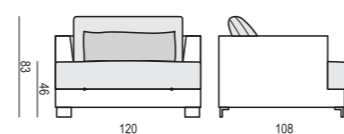

ARMCHAIR

ARMCHAIR LEFT (or RIGHT)

ARMCHAIR without ARMRESTS

ARMCHAIR WIDE

ARMCHAIR WIDE LEFT (or RIGHT)

ARMCHAIR WIDE without ARMRESTS

2 SEATER

2 SEATER LEFT (or RIGHT)

2 SEATER without ARMRESTS

3 SEATER or 3 SEATER TWO PARTS

3 SEATER LEFT (or RIGHT)

3 SEATER without ARMRESTS

**DIVAN LEFT (or RIGHT)
or DIVAN TWO PARTS LEFT (or RIGHT)**

BENCH LEFT (or RIGHT)

CORNER 35° LEFT (or RIGHT)

SET 12 LEFT (or RIGHT)
CORNER 35° LEFT (or RIGHT) + ARMCHAIR without ARMRESTS
3 SEATER RIGHT (or LEFT)

SET 7 LEFT (or RIGHT)
DIVAN LEFT (or RIGHT) + ARMCHAIR WIDE without ARMRESTS
+3 SEATER RIGHT (or LEFT)

SET 15
DIVAN LEFT + 3 SEATER without ARMRESTS + DIVAN RIGHT

SET 16 LEFT (or RIGHT)
BENCH LEFT (or RIGHT) + CORNER 90°
3 SEATER RIGHT (or LEFT)

BRANDON

SITS reserves the right to change construction of products and components used due to improving durability of product and customer satisfaction without any further notice. Explicit ±2 cm tolerance of all elements sizes.