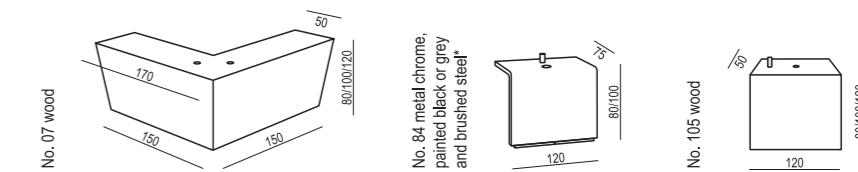

FEET

*please check a cost of brushed steel finish with a sale representative

LUX COMFORT

1. polyurethane foam/high resilient polyurethane foam
2. cushion chamber with mix of feather and silicone balls
3. upholstery belts
4. FSC® certified solid wood and wood based elements
5. fabric and leather
6. FSC® certified solid wood or metal legs