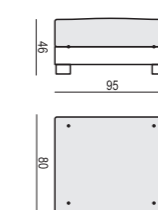

FOOTSTOOL 95x80