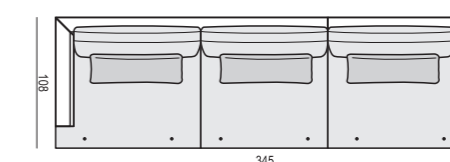

2 SEATER without ARMRESTS

3 SEATER or 3 SEATER TWO PARTS

3 SEATER LEFT (or RIGHT)

3 SEATER without ARMRESTS

**DIVAN LEFT (or RIGHT)
or DIVAN TWO PARTS LEFT (or RIGHT)**

BENCH LEFT (or RIGHT)

CORNER 35° LEFT (or RIGHT)

CORNER 90°

FOOTSTOOL 95x80

FOOTSTOOL 105x90

FOOTSTOOL 120x90

ACCESSORIES

ARMREST PROTECTOR

HEADREST with ROLL L-70

CUSHION 76x25

SET 1

3 SEATER LEFT + ARMCHAIR WIDE RIGHT

SET 2 LEFT (or RIGHT)

DIVAN LEFT (or RIGHT) + 2 SEATER RIGHT (or LEFT)

SET 3 LEFT (or RIGHT)

DIVAN LEFT (or RIGHT) + 3 SEATER RIGHT (or LEFT)

SET 4 LEFT (or RIGHT)

DIVAN LEFT (or RIGHT) + ARMCHAIR without ARMRESTS + 2 SEATER RIGHT (or LEFT)