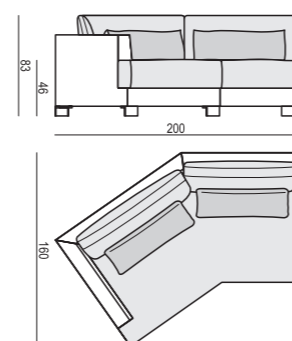

2 SEATER without ARMRESTS

3 SEATER or 3 SEATER TWO PARTS

3 SEATER LEFT (or RIGHT)

3 SEATER without ARMRESTS

**DIVAN LEFT (or RIGHT)
or DIVAN TWO PARTS LEFT (or RIGHT)**

BENCH LEFT (or RIGHT)

CORNER 35° LEFT (or RIGHT)

CORNER 90°

FOOTSTOOL 95x80

FOOTSTOOL 105x90

FOOTSTOOL 120x90

ACCESSORIES

ARMREST PROTECTOR

HEADREST with ROLL L-70

CUSHION 76x25

SET 1

3 SEATER LEFT + ARMCHAIR WIDE RIGHT

SET 2 LEFT (or RIGHT)

DIVAN LEFT (or RIGHT) + 2 SEATER RIGHT (or LEFT)

SET 3 LEFT (or RIGHT)

DIVAN LEFT (or RIGHT) + 3 SEATER RIGHT (or LEFT)

SET 4 LEFT (or RIGHT)

DIVAN LEFT (or RIGHT) + ARMCHAIR without ARMRESTS + 2 SEATER RIGHT (or LEFT)