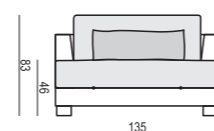

ARMCHAIR

ARMCHAIR LEFT (or RIGHT)

ARMCHAIR without ARMRESTS

ARMCHAIR WIDE

ARMCHAIR WIDE LEFT (or RIGHT)

ARMCHAIR WIDE without ARMRESTS

2 SEATER

2 SEATER LEFT (or RIGHT)

2 SEATER without ARMRESTS

3 SEATER or 3 SEATER TWO PARTS

3 SEATER LEFT (or RIGHT)

3 SEATER without ARMRESTS

**DIVAN LEFT (or RIGHT)
or DIVAN TWO PARTS LEFT (or RIGHT)**

BENCH LEFT (or RIGHT)

CORNER 35° LEFT (or RIGHT)

SET 12 LEFT (or RIGHT)
CORNER 35° LEFT (or RIGHT) + ARMCHAIR without ARMRESTS
3 SEATER RIGHT (or LEFT)

SET 7 LEFT (or RIGHT)
DIVAN LEFT (or RIGHT) + ARMCHAIR WIDE without ARMRESTS
+3 SEATER RIGHT (or LEFT)

SET 15
DIVAN LEFT + 3 SEATER without ARMRESTS + DIVAN RIGHT

SET 16 LEFT (or RIGHT)
BENCH LEFT (or RIGHT) + CORNER 90°
3 SEATER RIGHT (or LEFT)

BRANDON

SITS reserves the right to change construction of products and components used due to improving durability of product and customer satisfaction without any further notice. Explicit ±2 cm tolerance of all elements sizes.