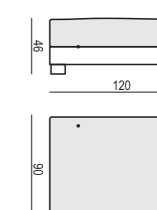

2 SEATER without ARMRESTS

3 SEATER or 3 SEATER TWO PARTS

3 SEATER LEFT (or RIGHT)

3 SEATER without ARMRESTS

**DIVAN LEFT (or RIGHT)
or DIVAN TWO PARTS LEFT (or RIGHT)**

BENCH LEFT (or RIGHT)

CORNER 35° LEFT (or RIGHT)

CORNER 90°

FOOTSTOOL 95x80

FOOTSTOOL 105x90

FOOTSTOOL 120x90

ACCESSORIES

ARMREST PROTECTOR

HEADREST with ROLL L-70

CUSHION 76x25

SET 1

3 SEATER LEFT + ARMCHAIR WIDE RIGHT

SET 2 LEFT (or RIGHT)

DIVAN LEFT (or RIGHT) + 2 SEATER RIGHT (or LEFT)

SET 3 LEFT (or RIGHT)

DIVAN LEFT (or RIGHT) + 3 SEATER RIGHT (or LEFT)

SET 4 LEFT (or RIGHT)

DIVAN LEFT (or RIGHT) + ARMCHAIR without ARMRESTS + 2 SEATER RIGHT (or LEFT)

SET 15
DIVAN LEFT + 3 SEATER without ARMRESTS + DIVAN RIGHT

SET 16 LEFT (or RIGHT)
BENCH LEFT (or RIGHT) + CORNER 90°
3 SEATER RIGHT (or LEFT)

BRANDON

SITS reserves the right to change construction of products and components used due to improving durability of product and customer satisfaction without any further notice. Explicit ±2 cm tolerance of all elements sizes.