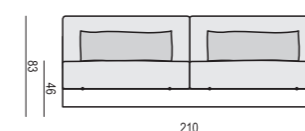

2 SEATER without ARMRESTS

3 SEATER or 3 SEATER TWO PARTS

3 SEATER LEFT (or RIGHT)

3 SEATER without ARMRESTS

**DIVAN LEFT (or RIGHT)
or DIVAN TWO PARTS LEFT (or RIGHT)**

BENCH LEFT (or RIGHT)

CORNER 35° LEFT (or RIGHT)

SET 1

3 SEATER LEFT + ARMCHAIR WIDE RIGHT

SET 2 LEFT (or RIGHT)

DIVAN LEFT (or RIGHT) + 2 SEATER RIGHT (or LEFT)

SET 3 LEFT (or RIGHT)

DIVAN LEFT (or RIGHT) + 3 SEATER RIGHT (or LEFT)

SET 4 LEFT (or RIGHT)

DIVAN LEFT (or RIGHT) + ARMCHAIR without ARMRESTS + 2 SEATER RIGHT (or LEFT)