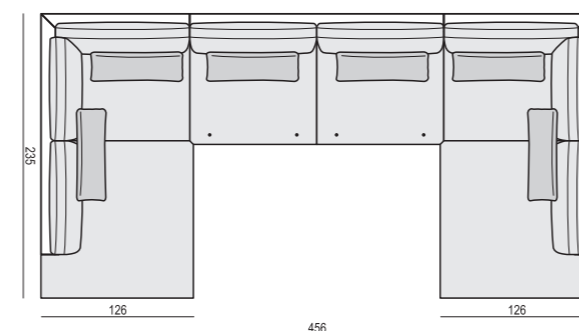

SET 8 LEFT (or RIGHT)
CORNER 35° LEFT (or RIGHT) + ARMCHAIR RIGHT (or LEFT)

SET 13 LEFT (or RIGHT)
CORNER 35° LEFT (or RIGHT) + ARMCHAIR WIDE without ARMRESTS
2 SEATER RIGHT (or LEFT)

SET 9 LEFT (or RIGHT)
CORNER 35° LEFT (or RIGHT) + 2 SEATER RIGHT (or LEFT)

SET 10 LEFT (or RIGHT)
CORNER 35° LEFT (or RIGHT) + 3 SEATER RIGHT (or LEFT)

SET 14 LEFT (or RIGHT)
CORNER 35° LEFT (or RIGHT) + ARMCHAIR WIDE without ARMRESTS
3 SEATER RIGHT (or LEFT)

SET 11 LEFT (or RIGHT)
CORNER 35° LEFT (or RIGHT) + ARMCHAIR without ARMRESTS
2 SEATER RIGHT (or LEFT)

SET 15
DIVAN LEFT + 3 SEATER without ARMRESTS + DIVAN RIGHT

SET 16 LEFT (or RIGHT)
BENCH LEFT (or RIGHT) + CORNER 90°
3 SEATER RIGHT (or LEFT)

BRANDON

SITS reserves the right to change construction of products and components used due to improving durability of product and customer satisfaction without any further notice. Explicit ±2 cm tolerance of all elements sizes.