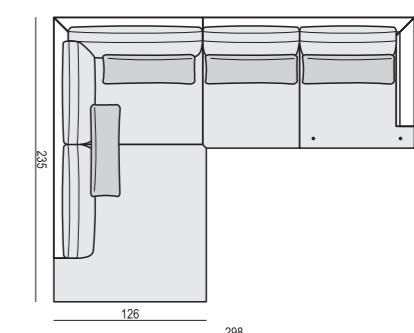

2 SEATER without ARMRESTS

3 SEATER or 3 SEATER TWO PARTS

3 SEATER LEFT (or RIGHT)

3 SEATER without ARMRESTS

**DIVAN LEFT (or RIGHT)
or DIVAN TWO PARTS LEFT (or RIGHT)**

BENCH LEFT (or RIGHT)

CORNER 35° LEFT (or RIGHT)

CORNER 90°

FOOTSTOOL 95x80

FOOTSTOOL 105x90

FOOTSTOOL 120x90

ACCESSORIES

ARMREST PROTECTOR

HEADREST with ROLL L-70

CUSHION 76x25

SET 1

3 SEATER LEFT + ARMCHAIR WIDE RIGHT

SET 2 LEFT (or RIGHT)

DIVAN LEFT (or RIGHT) + 2 SEATER RIGHT (or LEFT)

SET 3 LEFT (or RIGHT)

DIVAN LEFT (or RIGHT) + 3 SEATER RIGHT (or LEFT)

SET 4 LEFT (or RIGHT)

DIVAN LEFT (or RIGHT) + ARMCHAIR without ARMRESTS + 2 SEATER RIGHT (or LEFT)