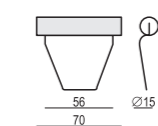

2 SEATER without ARMRESTS

3 SEATER or 3 SEATER TWO PARTS

3 SEATER LEFT (or RIGHT)

3 SEATER without ARMRESTS

**DIVAN LEFT (or RIGHT)
or DIVAN TWO PARTS LEFT (or RIGHT)**

BENCH LEFT (or RIGHT)

CORNER 35° LEFT (or RIGHT)

CORNER 90°

FOOTSTOOL 95x80

FOOTSTOOL 105x90

FOOTSTOOL 120x90

ACCESSORIES

ARMREST PROTECTOR

HEADREST with ROLL L-70

CUSHION 76x25

SET 1

3 SEATER LEFT + ARMCHAIR WIDE RIGHT

SET 2 LEFT (or RIGHT)

DIVAN LEFT (or RIGHT) + 2 SEATER RIGHT (or LEFT)

SET 3 LEFT (or RIGHT)

DIVAN LEFT (or RIGHT) + 3 SEATER RIGHT (or LEFT)

SET 4 LEFT (or RIGHT)

DIVAN LEFT (or RIGHT) + ARMCHAIR without ARMRESTS + 2 SEATER RIGHT (or LEFT)