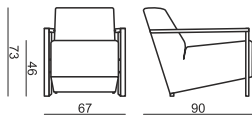

SITS
— *comfortable life*

cocktail
& design

ALLAN

ARMCHAIR

ARMCHAIR without ARMRESTS

UPHOLSTERY

FABRIC AND LEATHER: FC – fix cover

FEET