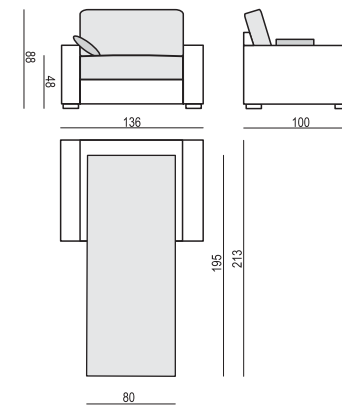

SITS
— comfortable life

LUKAS

Drawings show combinations with armrest II.
Combinations with other armrest are properly longer or shorter in width.
Foam or bonell mattress available.

www.sits.eu
FEBRUARY 2018

ARMCHAIR SOFA BED

2 SEATER SOFA BED

3 SEATER SOFA BED

4 SEATER SOFA BED

EXAMPLE OF LEATHER COVER

4 SEATER SOFA BED

ARMRESTS

ARMREST I
cm 98 x 12 x 54 H

ARMREST II
cm 98 x 17 x 54 H

ARMREST III
cm 98 x 18 x 54 H

ARMREST IV
cm 98 x 5 x 54 H

ENDPART LEFT (or RIGHT)
cm 95 x 4 x 64 H

home
& family

LUKAS

SET 1 RIGHT (or LEFT)
3 SEATER SOFA BED LEFT (or RIGHT) + CHAISELONGUE RIGHT (or LEFT)

SET 2 RIGHT (or LEFT)
3 SEATER SOFA BED LEFT (or RIGHT) + CHAISELONGUE BOX RIGHT (or LEFT)

SET 3 RIGHT (or LEFT)
2 SEATER SOFA BED LEFT (or RIGHT) + CHAISELONGUE RIGHT (or LEFT)

SET 4 RIGHT (or LEFT)
2 SEATER SOFA BED LEFT (or RIGHT) + CHAISELONGUE BOX RIGHT (or LEFT)