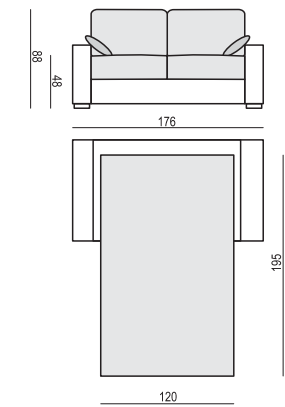

SITS
— comfortable life

LUKAS

Drawings show combinations with armrest II.
Combinations with other armrest are properly longer or shorter in width.
Foam or bonell mattress available.

www.sits.eu
FEBRUARY 2018

ARMCHAIR SOFA BED

2 SEATER SOFA BED

3 SEATER SOFA BED

4 SEATER SOFA BED

EXAMPLE OF LEATHER COVER

4 SEATER SOFA BED

ARMRESTS

ARMREST I
cm 98 x 12 x 54 H

ARMREST II
cm 98 x 17 x 54 H

ARMREST III
cm 98 x 18 x 54 H

ARMREST IV
cm 98 x 5 x 54 H

ENDPART LEFT (or RIGHT)
cm 95 x 4 x 64 H

home
& family

LUKAS

SET 1 RIGHT (or LEFT)
3 SEATER SOFA BED LEFT (or RIGHT) + CHAISELONGUE RIGHT (or LEFT)

SET 2 RIGHT (or LEFT)
3 SEATER SOFA BED LEFT (or RIGHT) + CHAISELONGUE BOX RIGHT (or LEFT)

SET 3 RIGHT (or LEFT)
2 SEATER SOFA BED LEFT (or RIGHT) + CHAISELONGUE RIGHT (or LEFT)

SET 4 RIGHT (or LEFT)
2 SEATER SOFA BED LEFT (or RIGHT) + CHAISELONGUE BOX RIGHT (or LEFT)