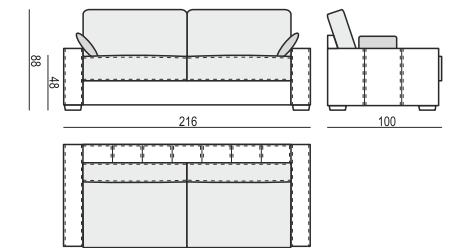

ARMCHAIR SOFA BED

2 SEATER SOFA BED

3 SEATER SOFA BED

4 SEATER SOFA BED

EXAMPLE OF LEATHER COVER

4 SEATER SOFA BED

ARMRESTS

ARMREST I
cm 98 x 12 x 54 H

ARMREST II
cm 98 x 17 x 54 H

ARMREST III
cm 98 x 18 x 54 H

ARMREST IV
cm 98 x 5 x 54 H

ENDPART LEFT (or RIGHT)
cm 95 x 4 x 64 H

home
& family

LUKAS

SET 1 RIGHT (or LEFT)
3 SEATER SOFA BED LEFT (or RIGHT) + CHAISELONGUE RIGHT (or LEFT)