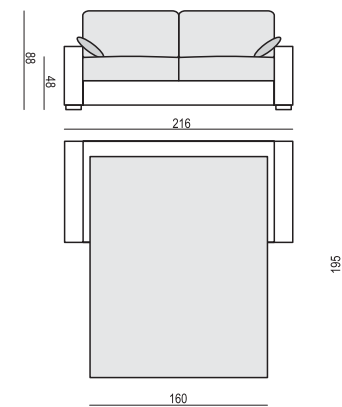

ARMCHAIR SOFA BED

2 SEATER SOFA BED

3 SEATER SOFA BED

4 SEATER SOFA BED

EXAMPLE OF LEATHER COVER

4 SEATER SOFA BED

ARMRESTS

ARMREST I
cm 98 x 12 x 54 H

ARMREST II
cm 98 x 17 x 54 H

ARMREST III
cm 98 x 18 x 54 H

ARMREST IV
cm 98 x 5 x 54 H

ENDPART LEFT (or RIGHT)
cm 95 x 4 x 64 H

home
& family

LUKAS

SET 1 RIGHT (or LEFT)
3 SEATER SOFA BED LEFT (or RIGHT) + CHAISELONGUE RIGHT (or LEFT)

SET 2 RIGHT (or LEFT)
3 SEATER SOFA BED LEFT (or RIGHT) + CHAISELONGUE BOX RIGHT (or LEFT)

SET 3 RIGHT (or LEFT)
2 SEATER SOFA BED LEFT (or RIGHT) + CHAISELONGUE RIGHT (or LEFT)

SET 4 RIGHT (or LEFT)
2 SEATER SOFA BED LEFT (or RIGHT) + CHAISELONGUE BOX RIGHT (or LEFT)