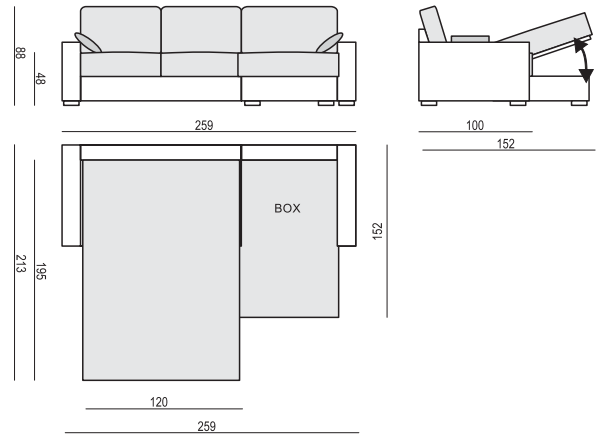

ARMCHAIR SOFA BED

2 SEATER SOFA BED

3 SEATER SOFA BED

4 SEATER SOFA BED

EXAMPLE OF LEATHER COVER

4 SEATER SOFA BED

ARMRESTS

ARMREST I
cm 98 x 12 x 54 H

ARMREST II
cm 98 x 17 x 54 H

ARMREST III
cm 98 x 18 x 54 H

ARMREST IV
cm 98 x 5 x 54 H

ENDPART LEFT (or RIGHT)
cm 95 x 4 x 64 H

home
& family

LUKAS

SET 1 RIGHT (or LEFT)
3 SEATER SOFA BED LEFT (or RIGHT) + CHAISELONGUE RIGHT (or LEFT)

SET 2 RIGHT (or LEFT)
3 SEATER SOFA BED LEFT (or RIGHT) + CHAISELONGUE BOX RIGHT (or LEFT)

SET 3 RIGHT (or LEFT)
2 SEATER SOFA BED LEFT (or RIGHT) + CHAISELONGUE RIGHT (or LEFT)

SET 4 RIGHT (or LEFT)
2 SEATER SOFA BED LEFT (or RIGHT) + CHAISELONGUE BOX RIGHT (or LEFT)