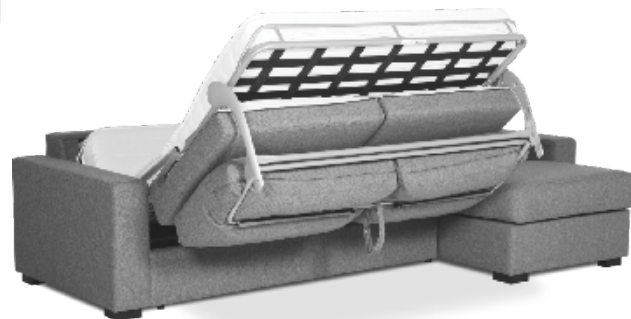

ARMREST II
cm 98 x 17 x 54 H

ARMREST III
cm 98 x 18 x 54 H

ARMREST IV
cm 98 x 5 x 54 H

ENDPART LEFT (or RIGHT)
cm 95 x 4 x 64 H

home
& family

LUKAS

SET 1 RIGHT (or LEFT)
3 SEATER SOFA BED LEFT (or RIGHT) + CHAISELONGUE RIGHT (or LEFT)

SET 2 RIGHT (or LEFT)
3 SEATER SOFA BED LEFT (or RIGHT) + CHAISELONGUE BOX RIGHT (or LEFT)

SET 3 RIGHT (or LEFT)
2 SEATER SOFA BED LEFT (or RIGHT) + CHAISELONGUE RIGHT (or LEFT)

SET 4 RIGHT (or LEFT)
2 SEATER SOFA BED LEFT (or RIGHT) + CHAISELONGUE BOX RIGHT (or LEFT)