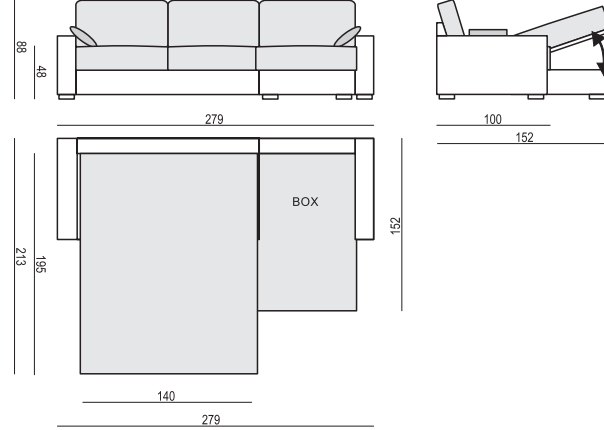

ARMCHAIR SOFA BED

2 SEATER SOFA BED

3 SEATER SOFA BED

4 SEATER SOFA BED

EXAMPLE OF LEATHER COVER

4 SEATER SOFA BED

ARMRESTS

ARMREST I
cm 98 x 12 x 54 H

ARMREST II
cm 98 x 17 x 54 H

ARMREST III
cm 98 x 18 x 54 H

ARMREST IV
cm 98 x 5 x 54 H

ENDPART LEFT (or RIGHT)
cm 95 x 4 x 64 H

home
& family

LUKAS

SET 1 RIGHT (or LEFT)
3 SEATER SOFA BED LEFT (or RIGHT) + CHAISELONGUE RIGHT (or LEFT)

SET 2 RIGHT (or LEFT)
3 SEATER SOFA BED LEFT (or RIGHT) + CHAISELONGUE BOX RIGHT (or LEFT)

SET 3 RIGHT (or LEFT)
2 SEATER SOFA BED LEFT (or RIGHT) + CHAISELONGUE RIGHT (or LEFT)

SET 4 RIGHT (or LEFT)
2 SEATER SOFA BED LEFT (or RIGHT) + CHAISELONGUE BOX RIGHT (or LEFT)