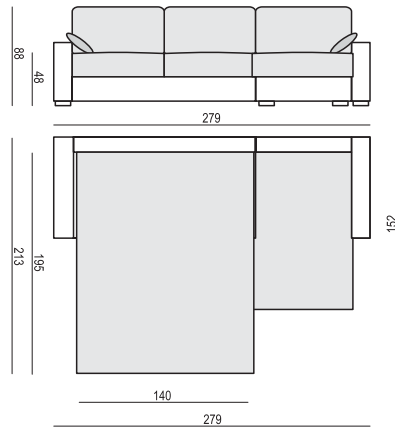

ARMCHAIR SOFA BED

2 SEATER SOFA BED

3 SEATER SOFA BED

4 SEATER SOFA BED

EXAMPLE OF LEATHER COVER

4 SEATER SOFA BED

ARMRESTS

ARMREST I
cm 98 x 12 x 54 H

ARMREST II
cm 98 x 17 x 54 H

ARMREST III
cm 98 x 18 x 54 H

ARMREST IV
cm 98 x 5 x 54 H

ENDPART LEFT (or RIGHT)
cm 95 x 4 x 64 H

home
& family

LUKAS

SET 1 RIGHT (or LEFT)
3 SEATER SOFA BED LEFT (or RIGHT) + CHAISELONGUE RIGHT (or LEFT)

SET 2 RIGHT (or LEFT)
3 SEATER SOFA BED LEFT (or RIGHT) + CHAISELONGUE BOX RIGHT (or LEFT)

SET 3 RIGHT (or LEFT)
2 SEATER SOFA BED LEFT (or RIGHT) + CHAISELONGUE RIGHT (or LEFT)

SET 4 RIGHT (or LEFT)
2 SEATER SOFA BED LEFT (or RIGHT) + CHAISELONGUE BOX RIGHT (or LEFT)