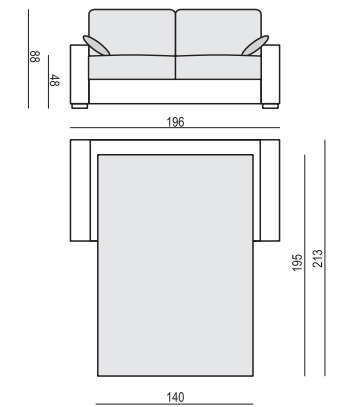

SITS
— comfortable life

LUKAS

Drawings show combinations with armrest II.
Combinations with other armrest are properly longer or shorter in width.
Foam or bonell mattress available.

www.sits.eu
FEBRUARY 2018

ARMCHAIR SOFA BED

2 SEATER SOFA BED

3 SEATER SOFA BED

4 SEATER SOFA BED

EXAMPLE OF LEATHER COVER

4 SEATER SOFA BED

ARMRESTS

ARMREST I
cm 98 x 12 x 54 H

ARMREST II
cm 98 x 17 x 54 H

ARMREST III
cm 98 x 18 x 54 H

ARMREST IV
cm 98 x 5 x 54 H

ENDPART LEFT (or RIGHT)
cm 95 x 4 x 64 H

home
& family

LUKAS

SET 1 RIGHT (or LEFT)
3 SEATER SOFA BED LEFT (or RIGHT) + CHAISELONGUE RIGHT (or LEFT)

SET 2 RIGHT (or LEFT)
3 SEATER SOFA BED LEFT (or RIGHT) + CHAISELONGUE BOX RIGHT (or LEFT)

SET 3 RIGHT (or LEFT)
2 SEATER SOFA BED LEFT (or RIGHT) + CHAISELONGUE RIGHT (or LEFT)

SET 4 RIGHT (or LEFT)
2 SEATER SOFA BED LEFT (or RIGHT) + CHAISELONGUE BOX RIGHT (or LEFT)