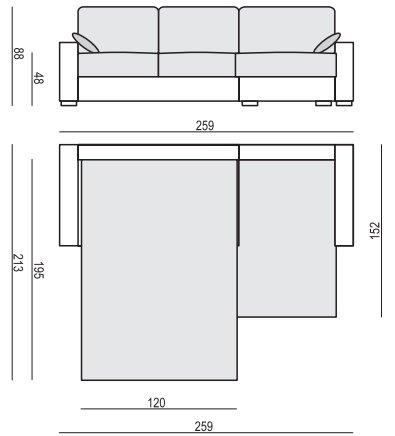

ARMCHAIR SOFA BED

2 SEATER SOFA BED

3 SEATER SOFA BED

4 SEATER SOFA BED

EXAMPLE OF LEATHER COVER

4 SEATER SOFA BED

ARMRESTS

ARMREST I
cm 98 x 12 x 54 H

ARMREST II
cm 98 x 17 x 54 H

ARMREST III
cm 98 x 18 x 54 H

ARMREST IV
cm 98 x 5 x 54 H

ENDPART LEFT (or RIGHT)
cm 95 x 4 x 64 H

home
& family

LUKAS

SET 1 RIGHT (or LEFT)
3 SEATER SOFA BED LEFT (or RIGHT) + CHAISELONGUE RIGHT (or LEFT)

SET 2 RIGHT (or LEFT)
3 SEATER SOFA BED LEFT (or RIGHT) + CHAISELONGUE BOX RIGHT (or LEFT)

SET 3 RIGHT (or LEFT)
2 SEATER SOFA BED LEFT (or RIGHT) + CHAISELONGUE RIGHT (or LEFT)

SET 4 RIGHT (or LEFT)
2 SEATER SOFA BED LEFT (or RIGHT) + CHAISELONGUE BOX RIGHT (or LEFT)