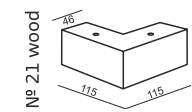

UPHOLSTERY

FABRIC or LEATHER: FC - fix cover

FEET

ARMREST II

ARMREST I and III

ARMREST IV and ENDPART
- only plastic support from sofa bed

COMFORT

1. polyurethane foam/ high resilient polyurethane foam
2. polyurethane foam or bonnell springs mattress
3. foam flakes with silicone balls
4. silicone balls
5. FSC® certified solid wood and wood based elements
6. metal mechanism
7. fabric or leather
8. FSC® certified solid wood legs