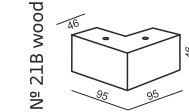

UPHOLSTERY

FABRIC or LEATHER: FC - fix cover

FEET

ARMREST II

ARMREST I and III

ARMREST IV and ENDPART
- only plastic support from sofa bed

COMFORT

1. polyurethane foam/ high resilient polyurethane foam
2. polyurethane foam or bonnell springs mattress
3. foam flakes with silicone balls
4. silicone balls
5. FSC® certified solid wood and wood based elements
6. metal mechanism
7. fabric or leather
8. FSC® certified solid wood legs