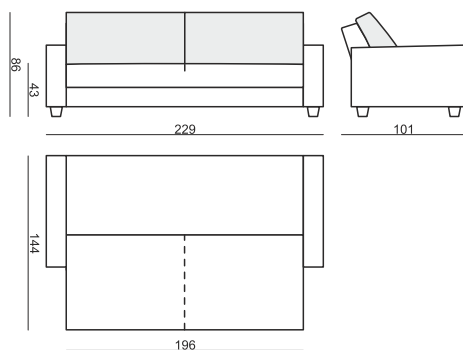

SITS
— *comfortable life*

home
& family

BARI

BARI

SITS reserves the right to change construction of products and components used due to improving durability of product and customer satisfaction without any further notice. Explicit ± 2 cm tolerance of all elements sizes.

www.sits.eu
MARCH 2015

3 SEATER SOFA BED (with box 166x68 cm)

UPHOLSTERY

FABRIC: FC - fix cover

FEET